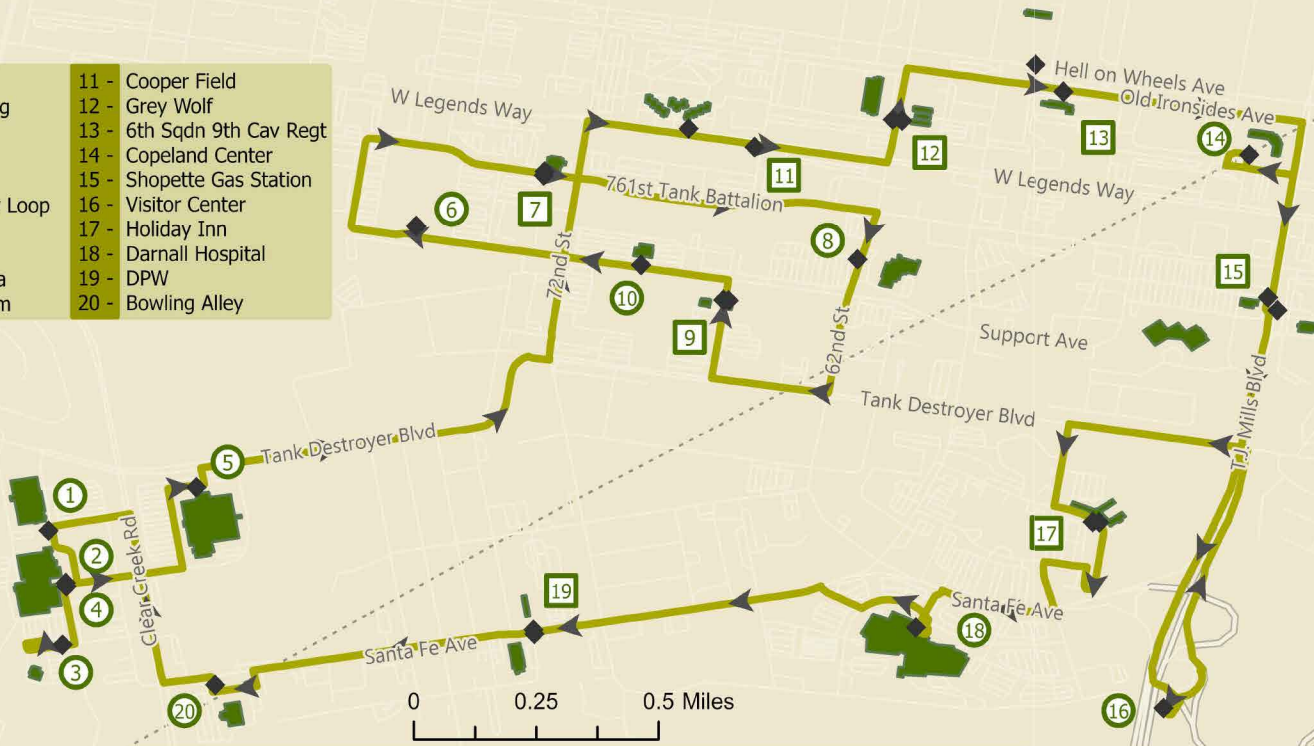

Cavazos Circulator - Clockwise

Mon-Fri 7:00-21:00
Sat-Sun 11:00-22:00

Beginning Stop: #1 Commissary

- | | |
|----------------------|----------------------------|
| 1 - Commissary | 11 - Cooper Field |
| 2 - AAFES Clothing | 12 - Grey Wolf |
| 3 - Bingo Hall | 13 - 6th Sqdn 9th Cav Regt |
| 4 - Thrift Store | 14 - Copeland Center |
| 5 - PX | 15 - Shopette Gas Station |
| 6 - NCO Academy Loop | 16 - Visitor Center |
| 7 - Library | 17 - Holiday Inn |
| 8 - Abrams Gym | 18 - Darnall Hospital |
| 9 - Domino's Pizza | 19 - DPW |
| 10 - Kieschnick Gym | 20 - Bowling Alley |

Legend # Bi-Directional # Clockwise # Counter Clockwise

Cavazos Circulator - Counter Clockwise

Mon-Fri 7:00-21:00
Sat-Sun 11:00-22:00

Beginning Stop: #14 Copeland Center

- | | |
|----------------------|------------------------|
| 14 - Copeland Center | 3 - Bingo Hall |
| 21 - TMP | 4 - Thrift Store |
| 22 - Grey Wolf | 1 - Commissary |
| 23 - Cooper Field | 5 - PX |
| 10 - Kieschnick Gym | 20 - Bowling Alley |
| 24 - Domino's Pizza | 26 - DPW |
| 8 - Abrams Gym | 18 - Darnall Hospital |
| 25 - Library | 27 - Holiday Inn |
| 6 - NCO Academy Loop | 16 - Visitor Center |
| 2 - AAFES Clothing | 28 - First Hero's Bank |