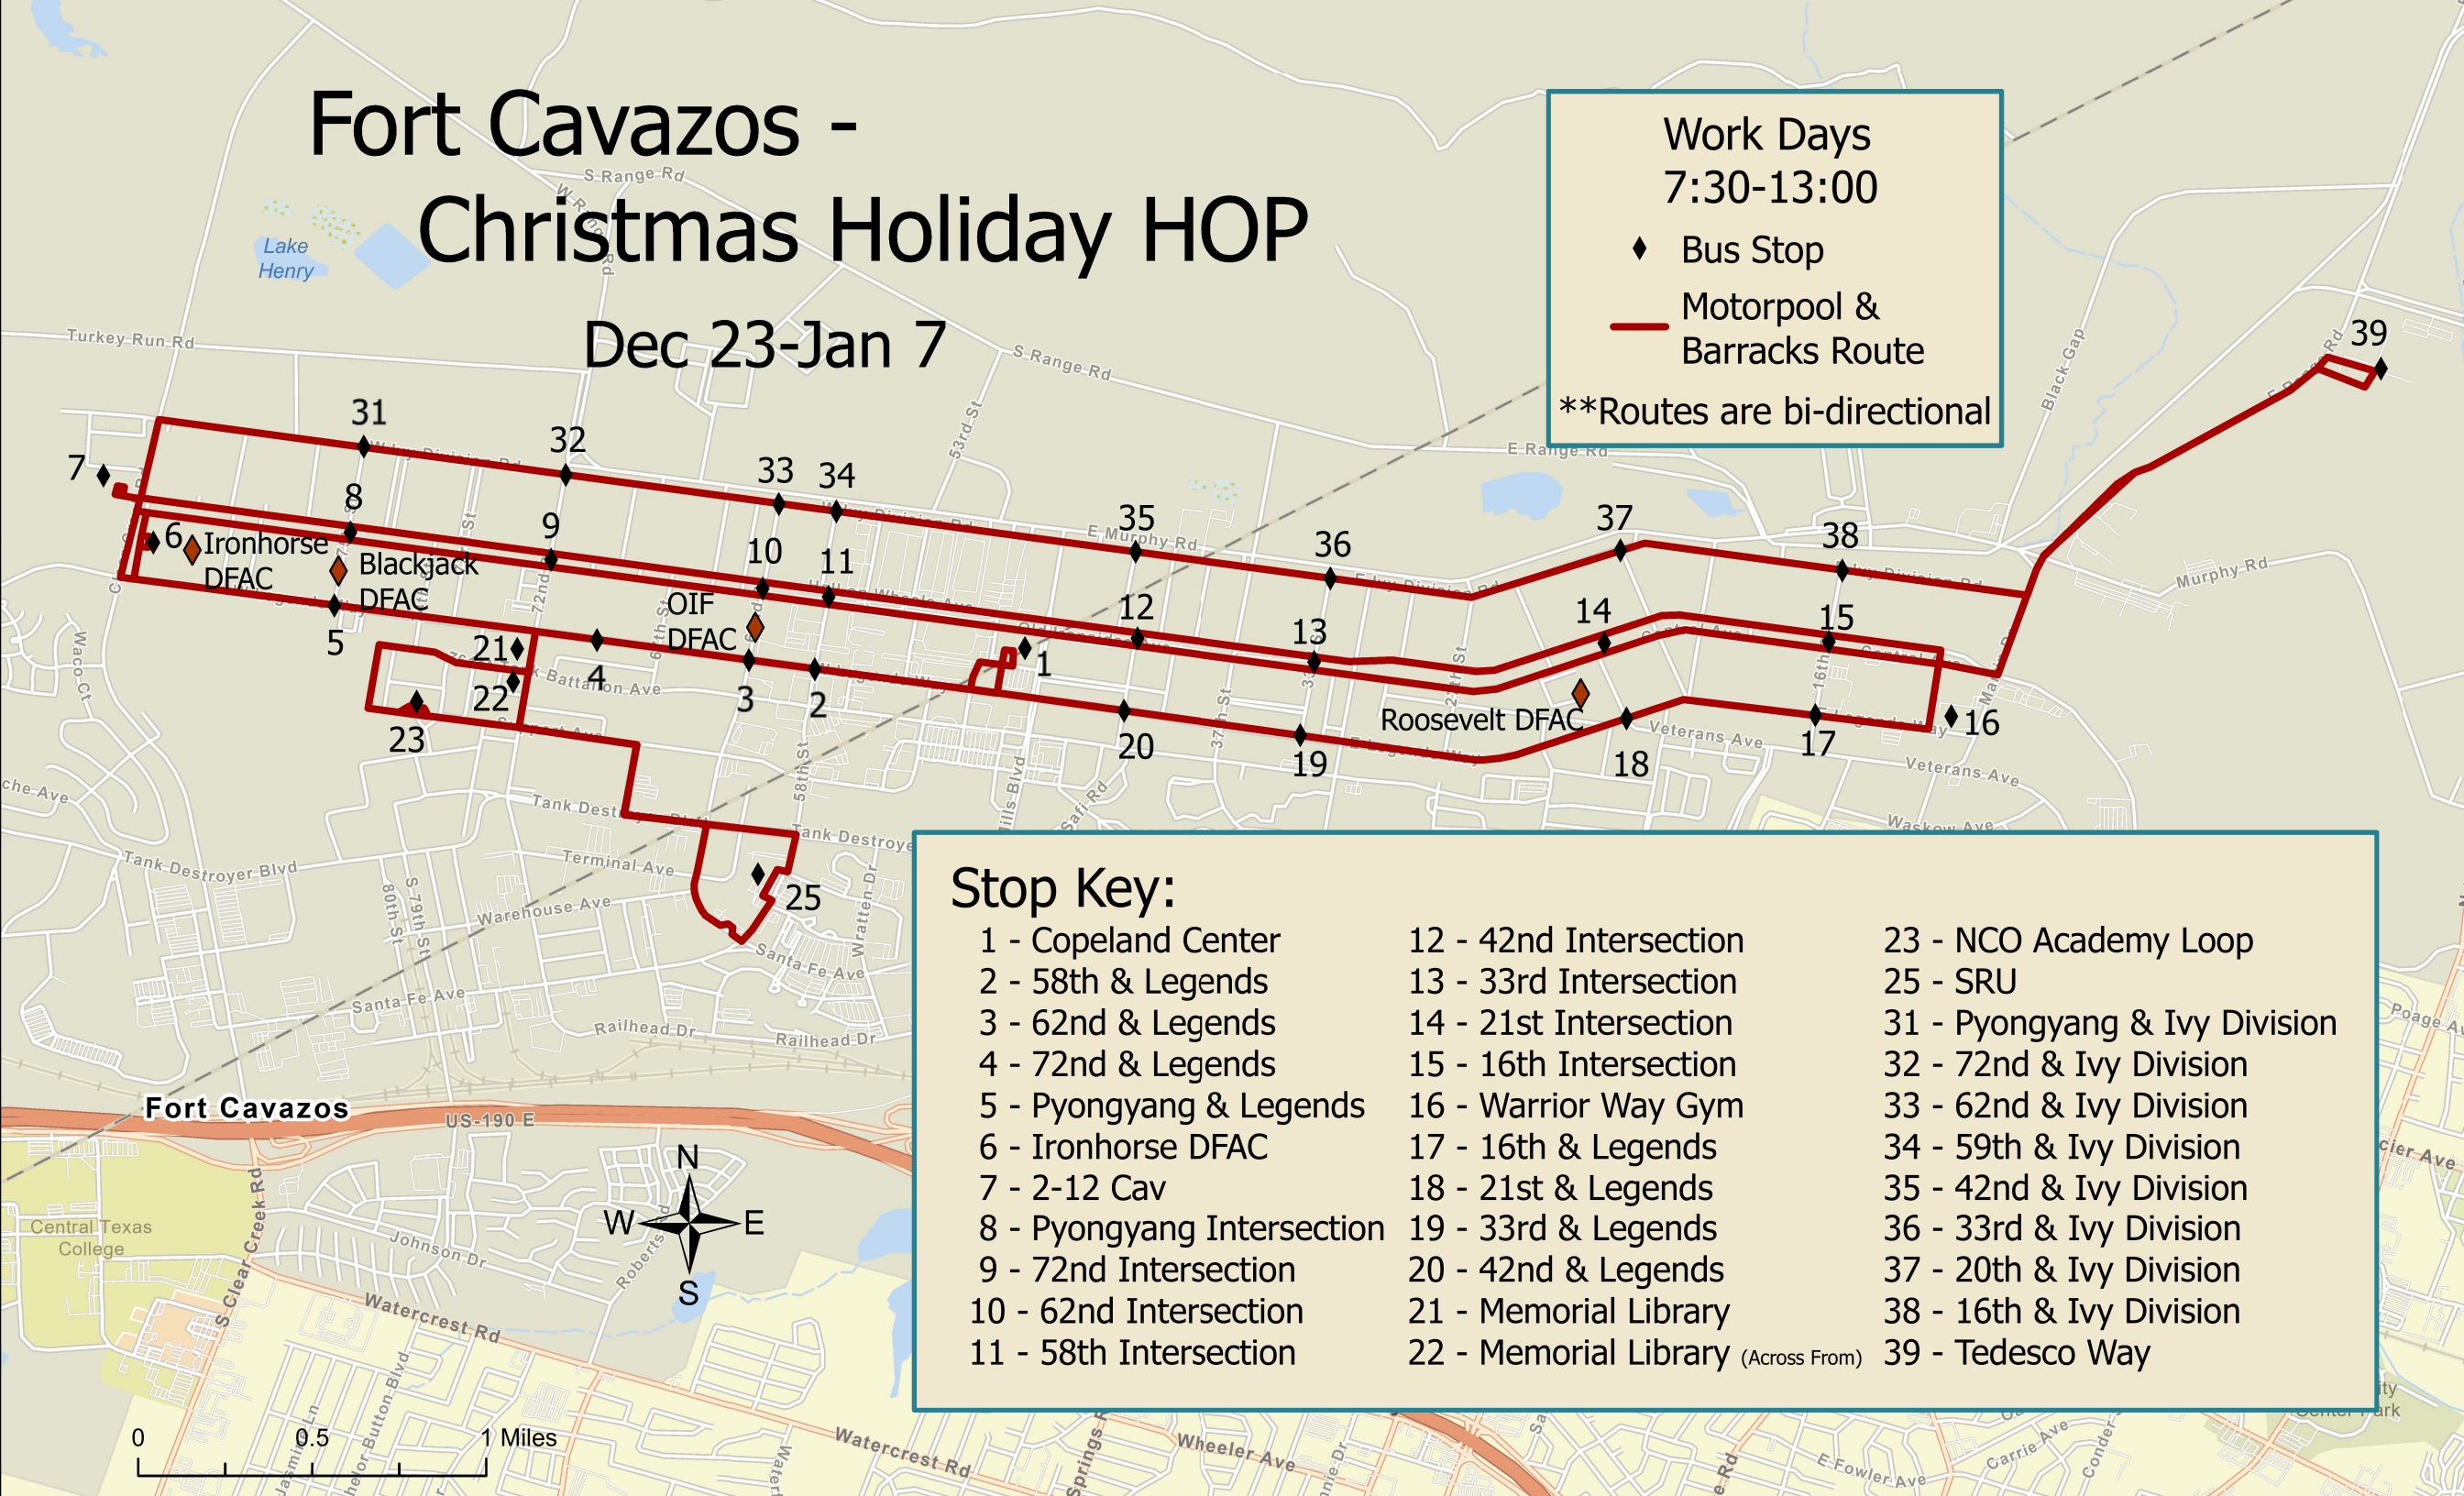

Fort Cavazos - Christmas Holiday HOP

Dec 23-Jan 7

Tue-Fri
13:00-20:00
◆ Bus Stop
— Leisure Route
**Route is bi-directional

Saturday
7:30-20:00
◆ Bus Stop
— Leisure Route
**Route is bi-directional

Sunday
7:30-18:00
◆ Bus Stop
— Leisure Route
**Route is bi-directional

Stop Key:

1 - Copeland Center	12 - 42nd Intersection	23 - NCO Academy Loop
2 - 58th & Legends	13 - 33rd Intersection	24 - Domino's
3 - 62nd & Legends	14 - 21st Intersection	25 - SRU
4 - 72nd & Legends	15 - 16th Intersection	26 - PX
5 - Pyongyang & Legends	16 - Warrior Way Gym	27 - Commissary
6 - Ironhorse DFAC	17 - 16th & Legends	28 - AAFES Clothing
7 - 2-12 Cav	18 - 21st & Legends	29 - Bingo Hall
8 - Pyongyang Intersection	19 - 33rd & Legends	30 - Phantom Warrior Lanes
9 - 72nd Intersection	20 - 42nd & Legends	
10 - 62nd Intersection	21 - Memorial Library	
11 - 58th Intersection	22 - Memorial Library (Across From)	

Fort Cavazos - Christmas Holiday HOP

Dec 23-Jan 7

Work Days
7:30-13:00

◆ Bus Stop

— Motorpool &
Barracks Route

**Routes are bi-directional

Stop Key:

- | | | |
|----------------------------|-------------------------------------|-------------------------------|
| 1 - Copeland Center | 12 - 42nd Intersection | 23 - NCO Academy Loop |
| 2 - 58th & Legends | 13 - 33rd Intersection | 25 - SRU |
| 3 - 62nd & Legends | 14 - 21st Intersection | 31 - Pyongyang & Ivy Division |
| 4 - 72nd & Legends | 15 - 16th Intersection | 32 - 72nd & Ivy Division |
| 5 - Pyongyang & Legends | 16 - Warrior Way Gym | 33 - 62nd & Ivy Division |
| 6 - Ironhorse DFAC | 17 - 16th & Legends | 34 - 59th & Ivy Division |
| 7 - 2-12 Cav | 18 - 21st & Legends | 35 - 42nd & Ivy Division |
| 8 - Pyongyang Intersection | 19 - 33rd & Legends | 36 - 33rd & Ivy Division |
| 9 - 72nd Intersection | 20 - 42nd & Legends | 37 - 20th & Ivy Division |
| 10 - 62nd Intersection | 21 - Memorial Library | 38 - 16th & Ivy Division |
| 11 - 58th Intersection | 22 - Memorial Library (Across From) | 39 - Tedesco Way |